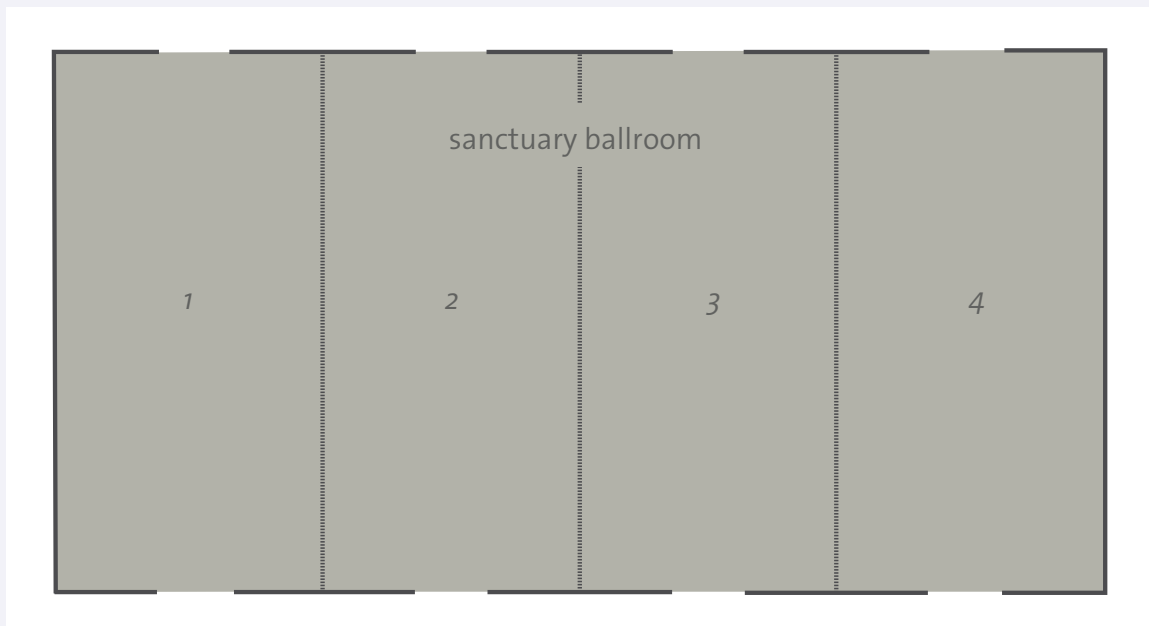

BIG SPACE FOR BIG IDEAS

NAYARIT

6,317 sq ft / 591 sq mts

SANCTUARY

12,916 sq ft / 1,200 sq mts

VALLARTA

AN ALL-INCLUSIVE EXPERIENCE

Paseo de los Cocoteros No. 19, Villa 8 Nuevo Vallarta, Bahía de Banderas Riviera Nayarit, Mexico CP:63732

USA 001.52.322.226.8470 | INTL +52.322.226.8470 | meetings@aichotelgroup.com

MEET LIKE YOU MEAN IT

Room	Dimensions Ft	Dimensions Mts	Sq Ft	M2	Ceiling Ft	Ceiling Mts	Theater	U-Shape	Confer-ence	Banquet	Cocktail	Classroom
NAYARIT*	42.65' x 133.51'	13 x 41	6,317	591	16'	5	580	99	108	400	480	350
nayarit 1	42.65' x 26'	13 x 8	1,109	104	16'	5	108	24	30	60	90	56
nayarit 2	42.65' x 26'	13 x 8	1,109	104	16'	5	108	24	30	60	90	56
nayarit 3	42.65' x 26'	13 x 8	1,109	104	16'	5	108	24	30	60	90	56
nayarit 4	42.65' x 26'	13 x 8	1,109	104	16'	5	108	24	30	60	90	56
nayarit 5	42.65' x 29.51'	13 x 9	1,258	117	16'	5	108	24	30	60	90	56
nayarit 6	23' x 27.09'	7 x 8	623	57.82	16'	5	64	16	18	40	70	32
nayarit foyer	18' x 105'	5.5 x 32	1,890	176	9'	2.8	—	—	—	—	300	—
SANCTUARY*	85' x 157'	24 x 50	12,900	1,200	23'	7	1,500	—	—	910	1,500	910
sanctuary 1	85' x 39'	24 x 12.5	3,358	312	23'	7	316	72	94	210	316	204
sanctuary 2	85' x 39'	24 x 12.5	3,358	312	23'	7	316	72	94	210	316	204
sanctuary 3	85' x 39'	24 x 12.5	3,358	312	23'	7	316	72	94	210	316	204
sanctuary 4	85' x 39'	24 x 12.5	3,358	312	23'	7	316	72	94	210	316	204
riviera boardroom	26.9' x 11.81'	26 x 3.6	317.68	29.52	8.85'	2.7	—	—	14	—	—	—
zen restaurant (before 2pm)	—	—	—	—	—	—	—	—	—	—	—	108

* Space is divisible.

** Banquet buffet only.