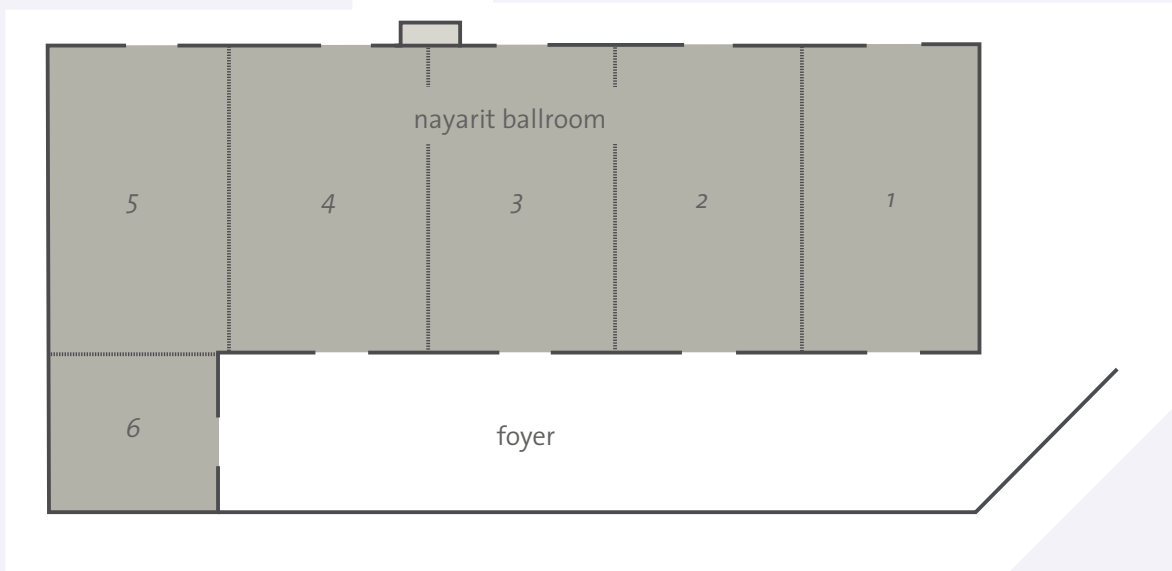

BIG SPACE FOR BIG IDEAS

NAYARIT

6,317 sq ft / 591 sq mts

SANCTUARY

12,916 sq ft / 1,200 sq mts

VALLARTA

AN ALL-INCLUSIVE EXPERIENCE

Paseo de los Cocoteros No. 19, Villa 8 Nuevo Vallarta, Bahía de Banderas Riviera Nayarit, Mexico CP:63732

USA 001.52.322.226.8470 | INTL +52.322.226.8470 | meetings@aichotelgroup.com

MEET LIKE YOU MEAN IT

Room	Dimensions Ft	Dimensions Mts	Sq Ft	M2	Ceiling Ft	Ceiling Mts	Theater	U-Shape	Confer-ence	Banquet	Cocktail	Classroom
NAYARIT*	42.65' x 133.51'	13 x 41	6,317	591	16'	5	580	99	108	400	480	350
nayarit 1	42.65' x 26'	13 x 8	1,109	104	16'	5	108	24	30	60	90	56
nayarit 2	42.65' x 26'	13 x 8	1,109	104	16'	5	108	24	30	60	90	56
nayarit 3	42.65' x 26'	13 x 8	1,109	104	16'	5	108	24	30	60	90	56
nayarit 4	42.65' x 26'	13 x 8	1,109	104	16'	5	108	24	30	60	90	56
nayarit 5	42.65' x 29.51'	13 x 9	1,258	117	16'	5	108	24	30	60	90	56
nayarit 6	23' x 27.09'	7 x 8	623	57.82	16'	5	64	16	18	40	70	32
nayarit foyer	18' x 105'	5.5 x 32	1,890	176	9'	2.8	—	—	—	—	300	—
SANCTUARY*	85' x 157'	24 x 50	12,900	1,200	23'	7	1,500	—	—	910	1,500	910
sanctuary 1	85' x 39'	24 x 12.5	3,358	312	23'	7	316	72	94	210	316	204
sanctuary 2	85' x 39'	24 x 12.5	3,358	312	23'	7	316	72	94	210	316	204
sanctuary 3	85' x 39'	24 x 12.5	3,358	312	23'	7	316	72	94	210	316	204
sanctuary 4	85' x 39'	24 x 12.5	3,358	312	23'	7	316	72	94	210	316	204
riviera boardroom	26.9' x 11.81'	26 x 3.6	317.68	29.52	8.85'	2.7	—	—	14	—	—	—
zen restaurant (before 2pm)	—	—	—	—	—	—	—	—	—	—	—	108

* Space is divisible.

** Banquet buffet only.