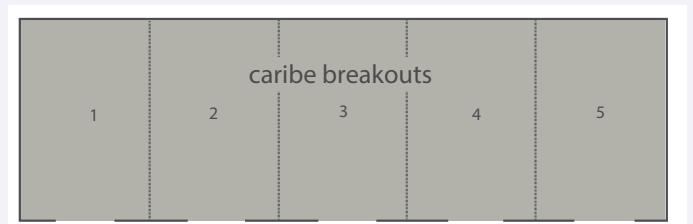

BIG SPACE FOR BIG IDEAS

ROCK 'N ROLL BALLROOM

12,378 sq ft / 1,150 sq mts

CANCUN BALLROOM

2,015 sq ft / 187.2 sq mts

CARIBE

2,015 sq ft / 187.2 sq mts

CANCUN
AN ALL-INCLUSIVE EXPERIENCE