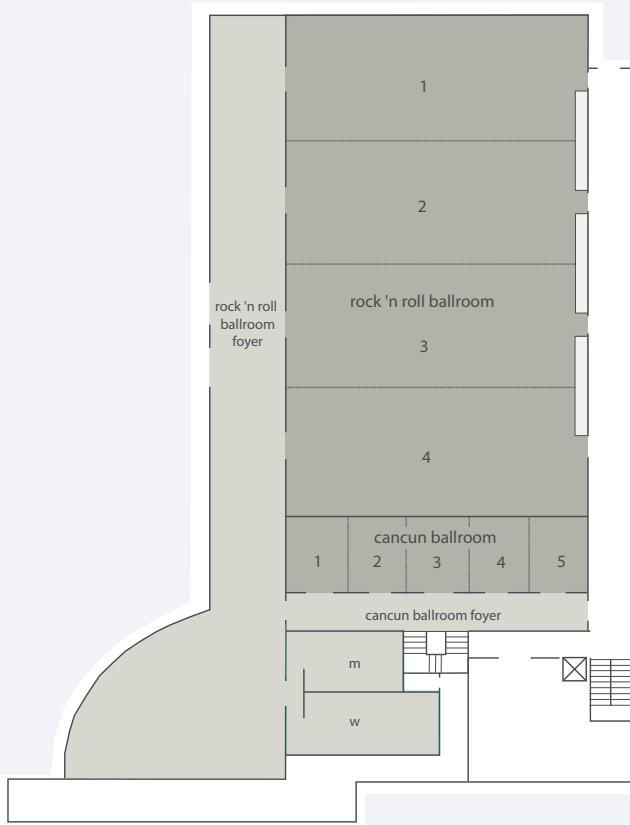

BIG SPACE FOR BIG IDEAS

ROCK 'N ROLL BALLROOM

12,378 sq ft / 1,150 sq mts

CANCUN BALLROOM

2,015 sq ft / 187.2 sq mts

CARIBE

2,015 sq ft / 187.2 sq mts

CANCUN
AN ALL-INCLUSIVE EXPERIENCE