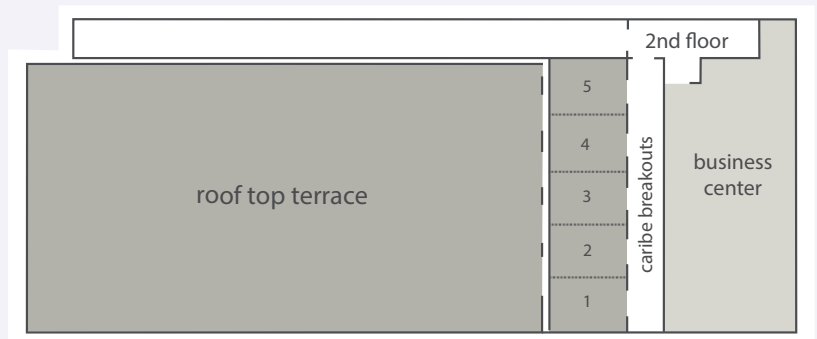

BIG SPACE FOR BIG IDEAS

ROCK 'N ROLL BALLROOM

12,378 sq ft / 1,150 sq mts

CANCUN BALLROOM

2,015 sq ft / 187.2 sq mts

CARIBE

2,015 sq ft / 187.2 sq mts

CANCUN
AN ALL-INCLUSIVE EXPERIENCE