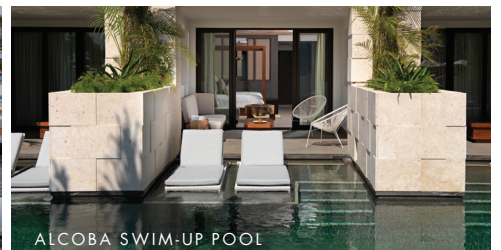

# UNICO

Riviera Maya

- 448 GUEST ROOMS
- CURATED ALL-INCLUSIVE EXPERIENCE
- ADULTS-ONLY
- 90% OF ROOMS ARE OCEAN VIEW
- 5 RESTAURANTS & 5 BARS
- 3 POOLS
- ESENCIA BEAUTY BAR
- CONVENTION CENTER
- EXCLUSIVE SIGNATURE TOURS
- LOCAL HOST IN ALL ROOMS

ALCOBA SWIM-UP POOL

ALCOBA OCEAN FRONT KING

ESENCIA WELLNESS

20.87 TERRACE RESTAURANT